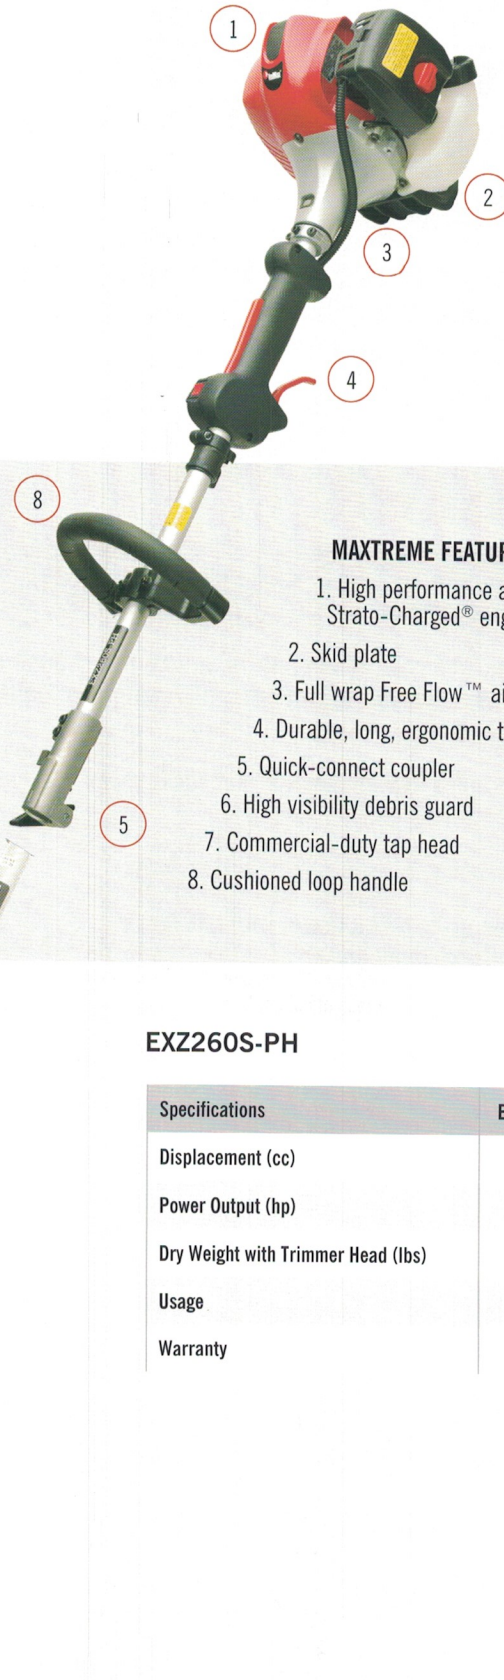

MAXTREME

Take versatility to the extreme with Maxtreme. By using a Strato-Charged® engine as the single power source, a seven-point, splined, solid-steel drive shaft, and quick connect coupler, you can get up to twelve handheld machines in one. RedMax's wide range of attachments can be switched out quickly and easily, and deliver all the power you need to get the job done.

MAXTREME FEATURES:

1. High performance and efficient Strato-Charged® engine
2. Skid plate
3. Full wrap Free Flow™ air net system
4. Durable, long, ergonomic throttle trigger.
5. Quick-connect coupler
6. High visibility debris guard
7. Commercial-duty tap head
8. Cushioned loop handle

EXZ260S-PH

Specifications	EXZ260S-PH
Displacement (cc)	25.4
Power Output (hp)	1.27
Dry Weight with Trimmer Head (lbs)	12.1
Usage	Heavy-Duty
Warranty	2 Years