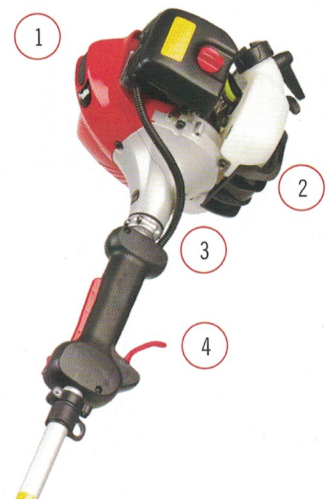

TRIMMERS AND BRUSHCUTTERS

RedMax heavy-duty, commercial trimmers and brush cutters can clear, trim or edge with ease. Solid-steel drive shafts reduce vibration and improve acceleration. Low-friction and smooth-running, they're comfortable to use and deliver trouble-free operation with little maintenance.

SELECT TRIMMERS AND BRUSHCUTTERS FEATURE:

1. High performance and efficient Strato-Charged® engine
2. Skid plate
3. Full wrap Free Flow™ air net system
4. Durable, long, ergonomic throttle trigger.
5. Light weight hollow drive shaft with damper reduces vibration
6. High visibility debris guard
7. Commercial-duty tap head
8. Heavy-duty 4 bearing gear case with grease fitting
9. Cushioned loop handle

GENUINE ACCESSORIES ENSURE YOUR REDMAX PRODUCTS RUN SMOOTHLY AND EFFICIENTLY

Our trimmer heads, trimmer line and blades are designed to do more than cut. They deliver top-level performance, efficiency and safety.