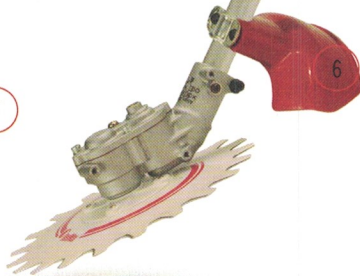

TRIMMERS AND BRUSHCUTTERS

RedMax heavy-duty, commercial trimmers and brush cutters can clear, trim or edge with ease. Solid-steel drive shafts reduce vibration and improve acceleration. Low-friction and smooth-running, they're comfortable to use and deliver trouble-free operation with little maintenance.

The exclusive RedMax reciprocator can trim under fences, water†, mulch and gravel, cut and shape sod, and shape sand traps. It can also edge along flower beds and vines, and around head stones and monuments without damage.

Long Tooth
Edger Blade

Short Tooth
Standard Blade

7

Specifications	EXZ2460S-PH
Displacement (cc)	23.6
Power Output (hp)	1.14
Weight* (lbs)	15.2
Engine	Strato-Charged®
Fuel Capacity (fl. oz.)	21.3
Drive Shaft	Solid Steel
Usage	Heavy-Duty
Warranty	2 Years

*Without cutting head and strap. †Underwater usage requires maintenance afterwards. Ignition coil includes limited lifetime warranty.

EDGERS

RedMax edgers are light weight and efficient, yet tough enough to handle nearly any terrain. Advanced features include high torque cutting to prevent stalling, an open-face, clog-resistant guard made of sturdy aluminum and vibration dampening. Their durable construction is designed to withstand even the most vigorous wear and tear.